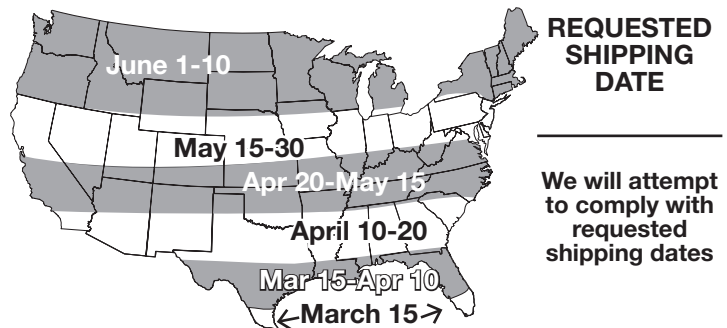

The following chart shows our recommended planting distances if you are planting a large bed. These spacing distances will typically result in a nice full bed with no gapping between plants. These same measurements also work for row planting.

Grade Bulb	Diameter	Planting Distance
#2	1-1½"	2-4"
#1	1½-2½"	4-7"
Jumbo	2½- 3½"	8-10"

Water moderately when first planted.

SHIPPING ADDRESS IF DIFFERENT THAN BILLING

Name _____
 Address _____
 City _____ State _____ Zip _____

ALL ORDERS SHIP VIA CARRIER OF CALADIUM WORLD'S DISCRETION

Minimum Quantity of 5

STOCK #	BULB SIZE	QUANTITY	TOTAL COST

EARLIEST SUGGESTED SHIP DATES *But Later is Always Better*

SHIPPING COSTS

\$1 - \$45.99 = \$8.75
 \$46 - \$100 = 20%
 \$101 + = 18%